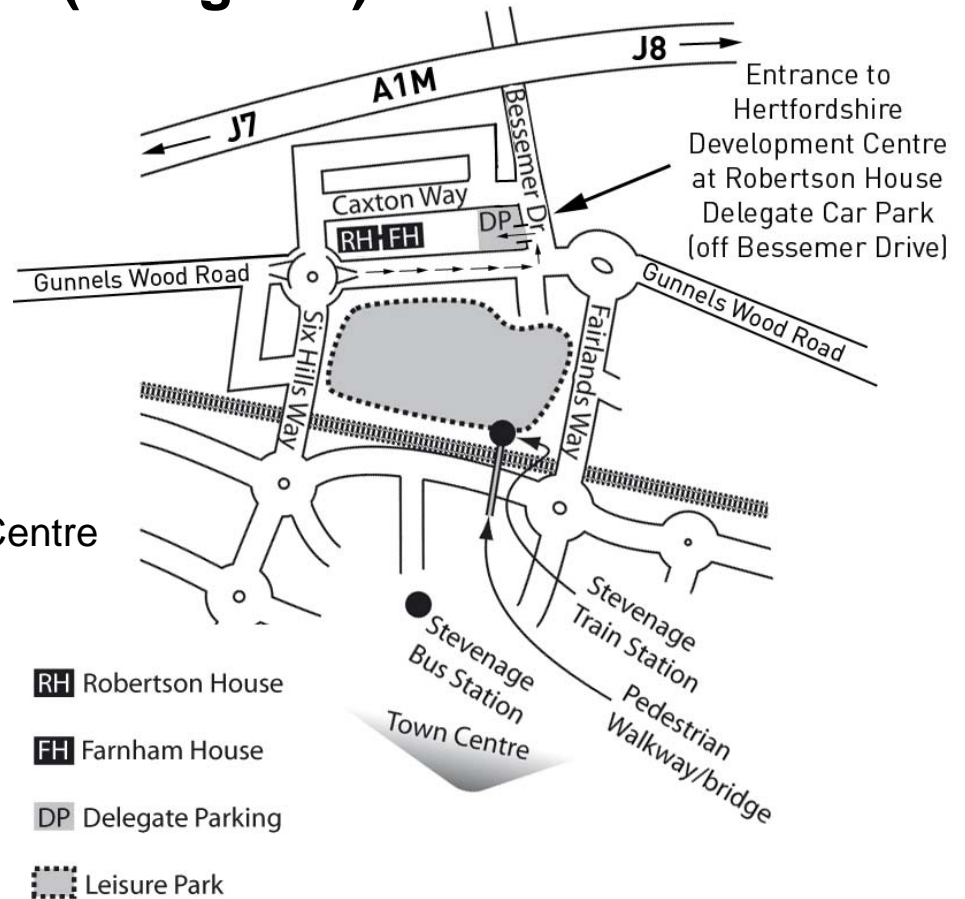

How to get to Hertfordshire Development Centre at Robertson House (delegates)

There is a dedicated parking area for HDC delegates within easy walking distance of the Stevenage Campus:

Hertfordshire Development Centre
 Delegate Car Park
 Bessemer Drive
 Stevenage
 Hertfordshire
 SG1 2DL

By car to the Bessemer Drive Delegate Car Park

from A1M Junction 8

1. Coming southbound on the A1M exit at Junction 8.
2. Take the 2nd exit onto Hitchin Road.
3. Go straight on at the next roundabout (near Lister Hospital).
4. At the next roundabout turn right onto Gunnels Wood Road and go straight across the next 2 roundabouts.
5. At the next roundabout do a 'U' turn over the underpass.
6. Continue along the dual carriageway (you will pass Robertson House on your left) for a few hundred yards until you reach the first turning on your left into Bessemer Drive.
7. Take the first turning on your left into the delegate car park.

from A1M Junction 7

1. Coming northbound on the A1M exit at Junction 7.
2. Turn right at the roundabout taking the 3rd exit onto Broadhall Way (signposted Stevenage).
3. At the next roundabout (near the GSK complex) turn left onto Gunnels Wood Road.
4. Take the right-hand lane so that you go straight under the next roundabout using the underpass.
5. Continue along the dual carriageway for a few hundred yards (you will pass Robertson House on your left) until you reach the first turning on your left into Bessemer Drive.
6. Take the first turning on your left into the delegate car park.

Pedestrian directions from HDC delegate car park to HDC at Robertson House Reception

How to get to Hertfordshire Development Centre at Robertson House continued...

By bus

Stevenage Bus Station is situated in the town centre and is only a short walk away from Robertson House. Stevenage is connected to routes which cover most of Hertfordshire.