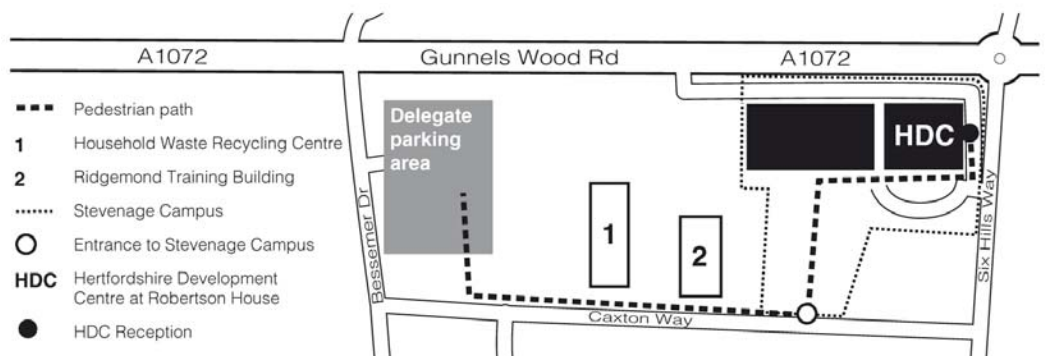

How to get to Hertfordshire Development Centre at Robertson House (delegates)

There is a dedicated parking area for HDC delegates within easy walking distance of the Stevenage Campus:

Hertfordshire Development Centre
 Delegate Car Park
 Bessemer Drive
 Stevenage
 Hertfordshire
 SG1 2DL

By car to the Bessemer Drive Delegate Car Park

from A1M Junction 8

1. Coming southbound on the A1M exit at Junction 8.
2. Take the 2nd exit onto Hitchin Road.
3. Go straight on at the next roundabout (near Lister Hospital).
4. At the next roundabout turn right onto Gunnels Wood Road and go straight across the next 2 roundabouts.
5. At the next roundabout do a 'U' turn over the underpass.
6. Continue along the dual carriageway (you will pass Robertson House on your left) for a few hundred yards until you reach the first turning on your left into Bessemer Drive.
7. Take the first turning on your left into the delegate car park.

from A1M Junction 7

1. Coming northbound on the A1M exit at Junction 7.
2. Turn right at the roundabout taking the 3rd exit onto Broadhall Way (signposted Stevenage).
3. At the next roundabout (near the GSK complex) turn left onto Gunnels Wood Road.
4. Take the right-hand lane so that you go straight under the next roundabout using the underpass.
5. Continue along the dual carriageway for a few hundred yards (you will pass Robertson House on your left) until you reach the first turning on your left into Bessemer Drive.
6. Take the first turning on your left into the delegate car park.

Pedestrian directions from HDC delegate car park to HDC at Robertson House Reception

How to get to Hertfordshire Development Centre at Robertson House continued...

By bus

Stevenage Bus Station is situated in the town centre and is only a short walk away from Robertson House. Stevenage is connected to routes which cover most of Hertfordshire.